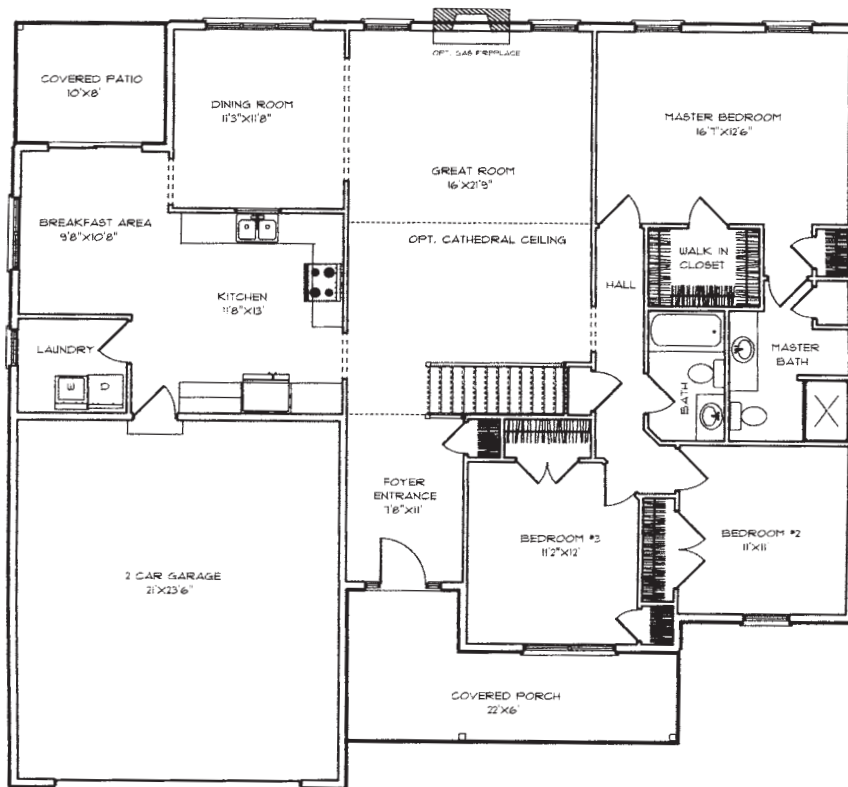

Maple

1762 sq. ft.

S. Gerald Musser, Builder